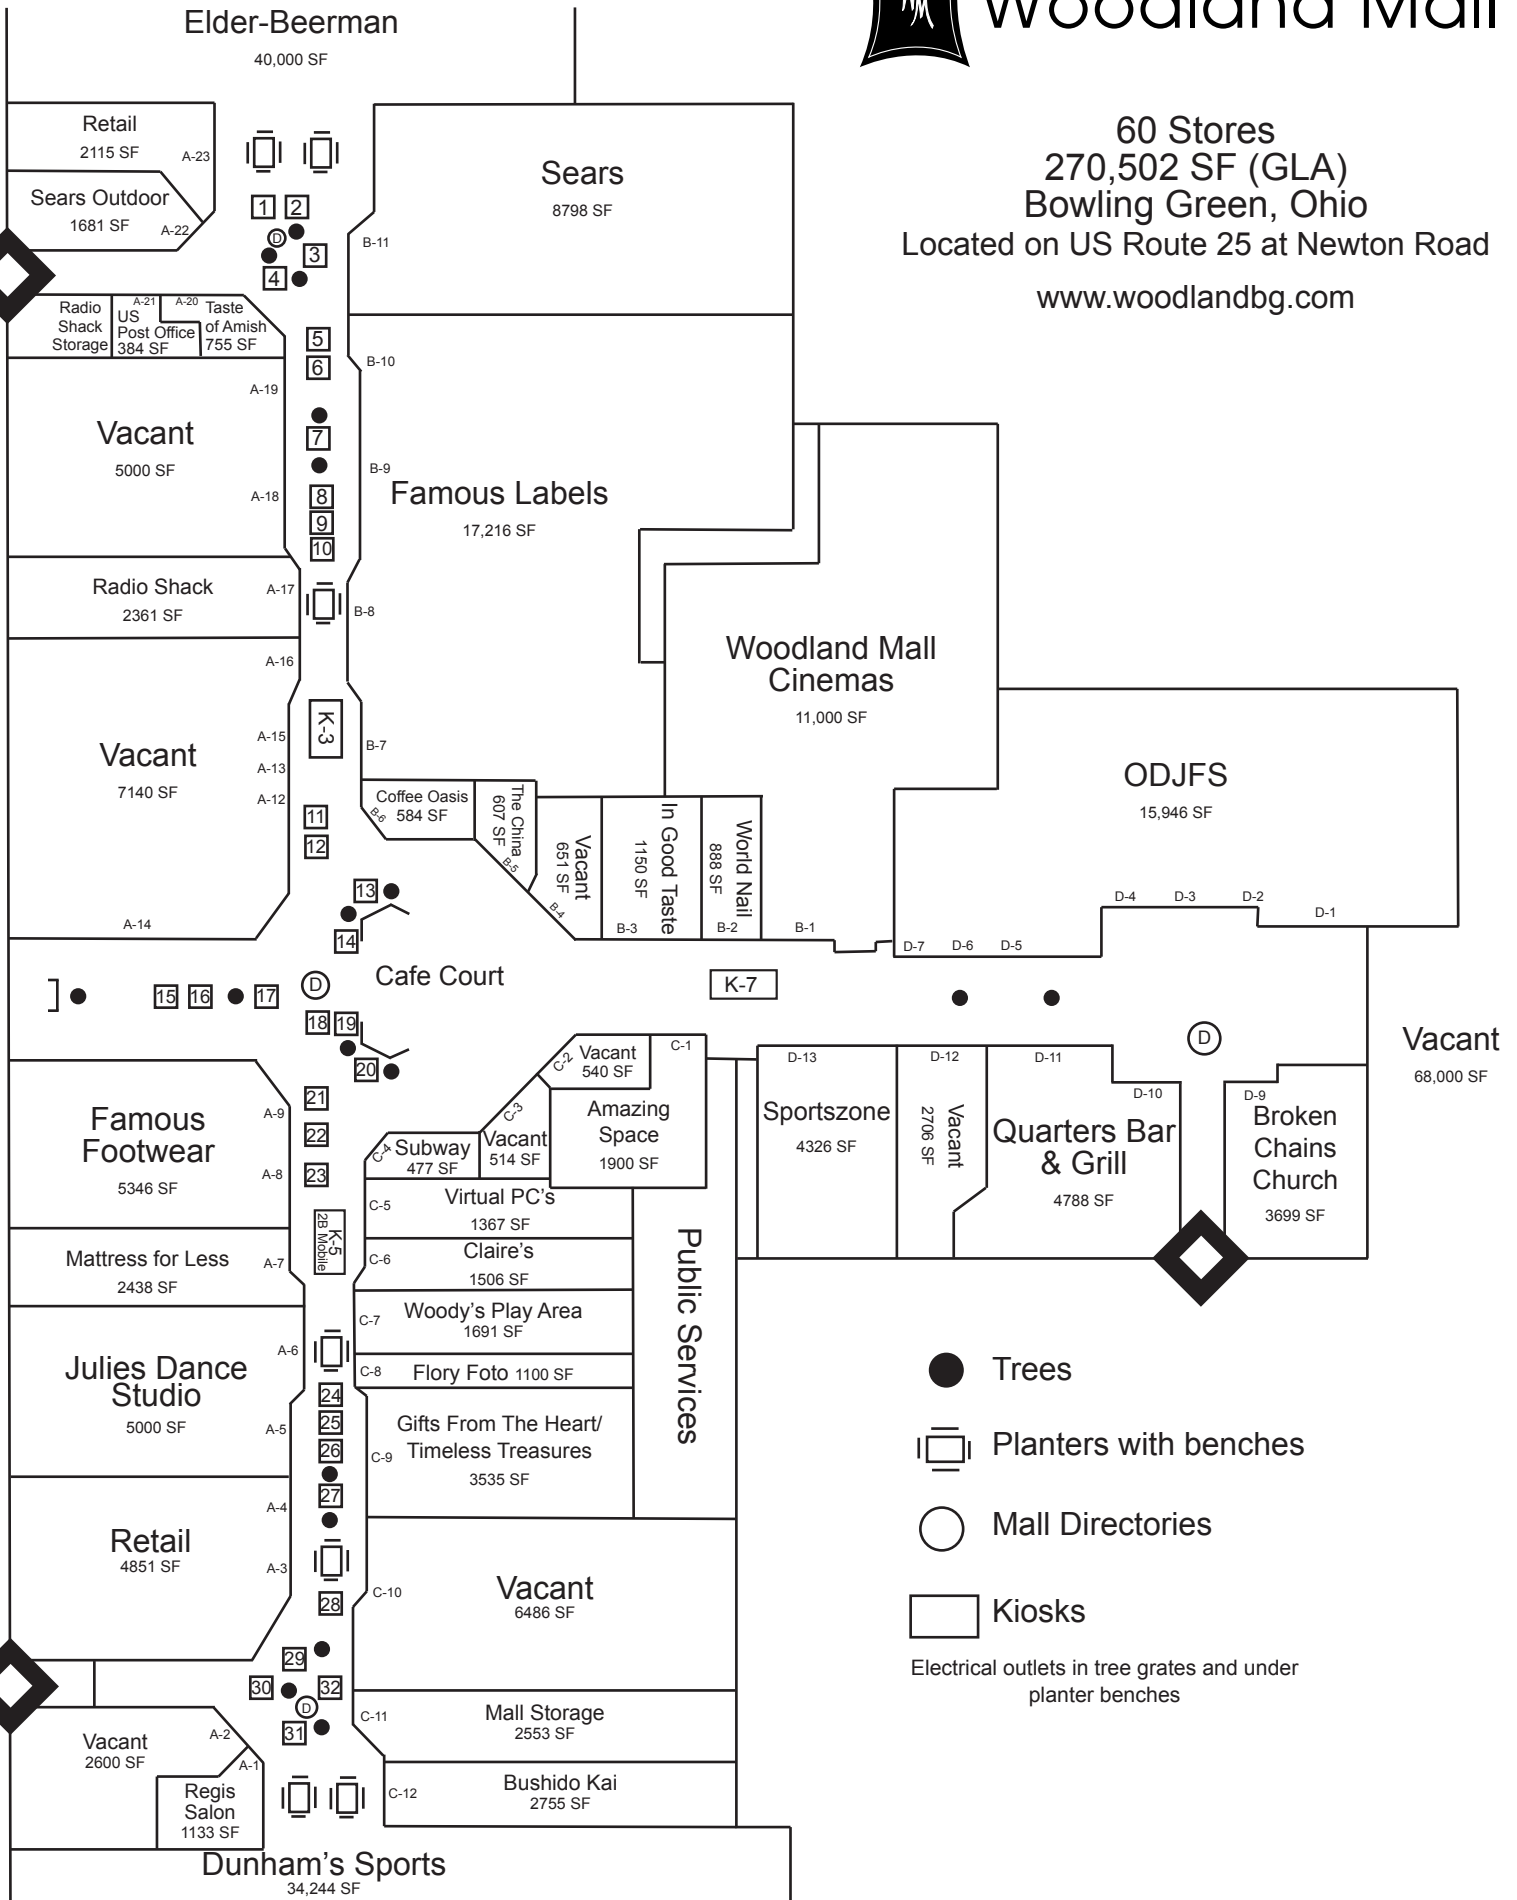

Woodland Mall

60 Stores
 270,502 SF (GLA)
 Bowling Green, Ohio
 Located on US Route 25 at Newton Road
www.woodlandbg.com

-  Trees
-  Planters with benches
-  Mall Directories
-  Kiosks

Electrical outlets in tree grates and under planter benches